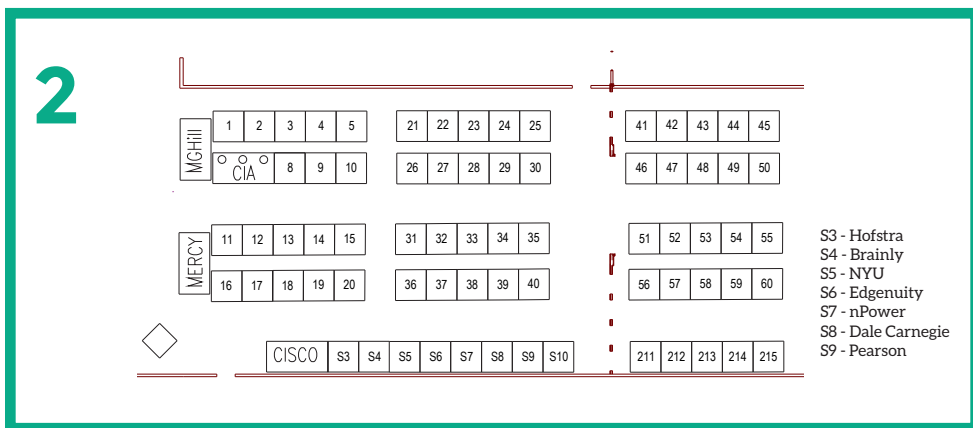

INTERNATIONAL TRADE SHOW - PIER 92 FLOOR PLAN

INTERNATIONAL TRADE SHOW - PIER 92 FLOOR PLAN

ENTRANCE

EXHIBITION AREA - RIVERSIDE

EXHIBITION AREA - PARKSIDE

THEATER