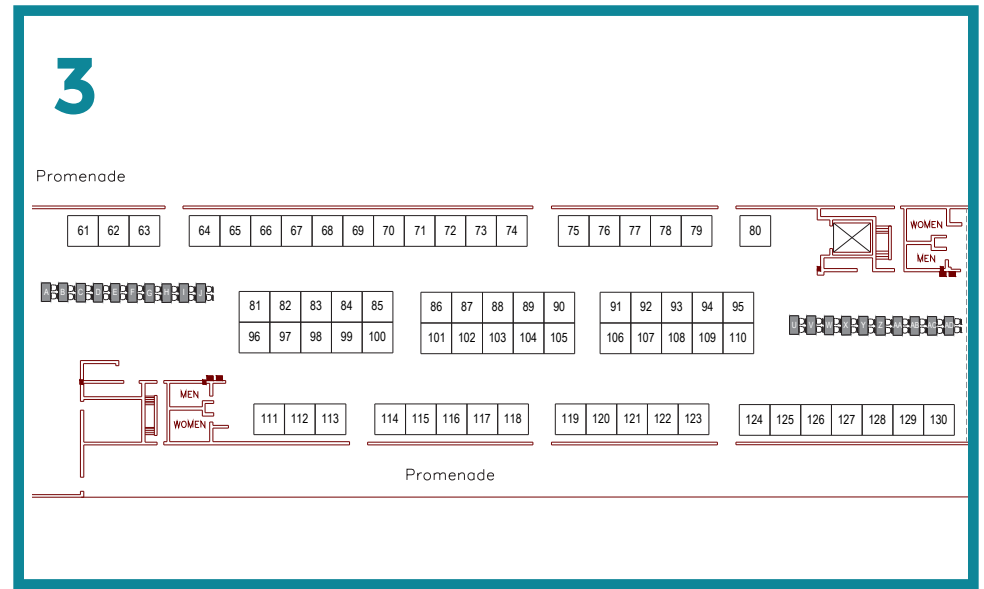

INTERNATIONAL TRADE SHOW - PIER 92 FLOOR PLAN

INTERNATIONAL TRADE SHOW - PIER 92 FLOOR PLAN

ENTRANCE

EXHIBITION AREA - RIVERSIDE

EXHIBITION AREA - PARKSIDE

THEATER